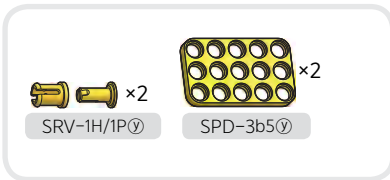

Bracket

Pulley

Spacer

Battery

Battery box

Spindle

Building the sports car

4

SPO-4PC (grey) x1
SI-15 (grey) x1

5

SRV-1H/1P (grey) x2
SPS-4 (grey) x1

6

SRV-1H/1P (orange) x2
SPD-3b3 (orange) x1
SPO-1A (grey) x1
SPO-4HC (grey) x1
SI-15 (grey) x1

10

-  ×2
-  ×2
-  ×1
-  ×1

11

-  ×2

12

SRV-1H/1P ⊗ ×1 SRV-1LH/1LP ⊗ ×2

SPI-1b9 ⊗ ×2

SPD-3b7 ⊗ ×2 SPO-1A ⊗ ×1

13

SRV-1LH/1LP x4
SPD-2b5 x2

14