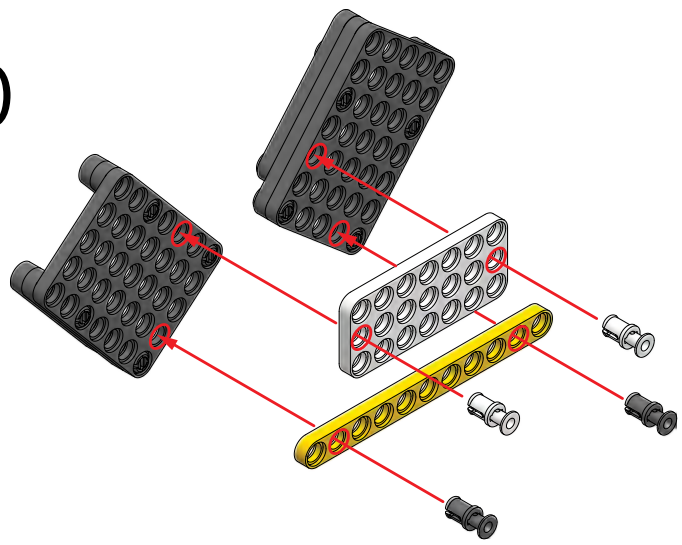

Sports Car

Let's build!

Let's build a robot.

Below is the final image of the robot when you are done with assembling the “My Own Robot” step.

This chapter requires the following parts.

Rivet

Plate

Controller

Bracket

Pulley

Spacer

Battery

Battery box

Spindle

Building the sports car

4

SPO-4PC (grey) x1
SI-15 (grey) x1

5

SRV-1H/1P (grey) x2
SPS-4 (grey) x1

6

SRV-1H/1P (orange) x2
SPD-3b3 (orange) x1
SPO-1A (grey) x1
SPO-4HC (grey) x1
SI-15 (grey) x1

10

-  ×2
-  ×2
-  ×1
-  ×1

11

-  ×2

12

SRV-1H/1P ⊗ ×1 SRV-1LH/1LP ⊗ ×2

SPI-1b9 ⊗ ×2

SPD-3b7 ⊗ ×2 SPO-1A ⊗ ×1

13

SRV-1LH/1LP x4
SPD-2b5 x2

14