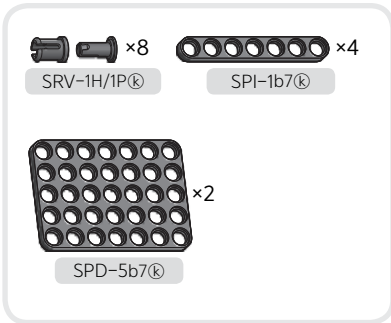

SPO-4PC (grey) x1
SI-15 (grey) x1

5

SRV-1H/1P (grey) x2
SPS-4 (grey) x1

6

SRV-1H/1P (orange) x2
SPD-3b3 (orange) x1
SPO-1A (grey) x1
SPO-4HC (grey) x1
SI-15 (grey) x1

10

-  ×2
-  ×2
-  ×1
-  ×1

11

-  ×2

12

SRV-1H/1P ⊗ ×1 SRV-1LH/1LP ⊗ ×2

SPI-1b9 ⊗ ×2

SPD-3b7 ⊗ ×2 SPO-1A ⊗ ×1

13

SRV-1LH/1LP x4
SPD-2b5 x2

14