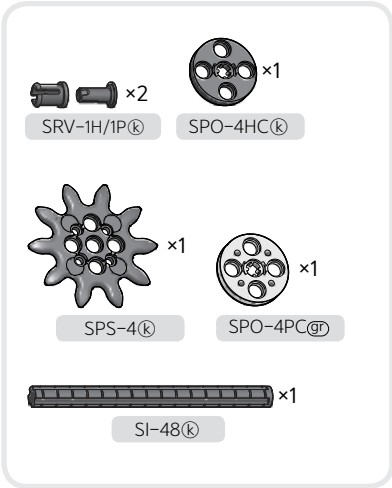

SPO-4PC (grey) x1
SI-15 (grey) x1

5

SRV-1H/1P (grey) x2
SPS-4 (grey) x1

6

SRV-1H/1P (orange) x2
SPD-3b3 (orange) x1
SPO-1A (grey) x1
SPO-4HC (grey) x1
SI-15 (grey) x1

10

-  ×2
-  ×2
-  ×1
-  ×1

11

-  ×2

12

SRV-1H/1P ⊗ ×1 SRV-1LH/1LP ⊗ ×2

SPI-1b9 ⊗ ×2

SPD-3b7 ⊗ ×2 SPO-1A ⊗ ×1

13

SRV-1LH/1LP x4
SPD-2b5 x2

14

SRV-1H/1P x2
LBB-041 x1

15

 x1
SPO-4HC

16

 x4
SRV-1LH/1LP

 x4
SPD-3b3

17

18