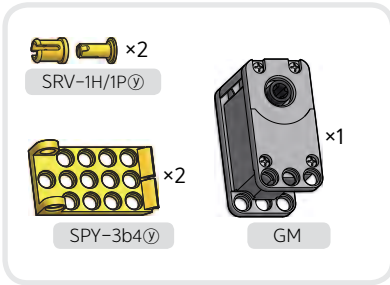

Bracket

Pulley

Spacer

Battery

Battery box

Spindle

Building the sports car

4

SPO-4PC (grey) x1
SI-15 (grey) x1

5

SRV-1H/1P (grey) x2
SPS-4 (grey) x1

6

SRV-1H/1P (orange) x2
SPD-3b3 (orange) x1
SPO-1A (grey) x1
SPO-4HC (grey) x1
SI-15 (grey) x1

10

-  ×2
-  ×2
-  ×1
-  ×1

11